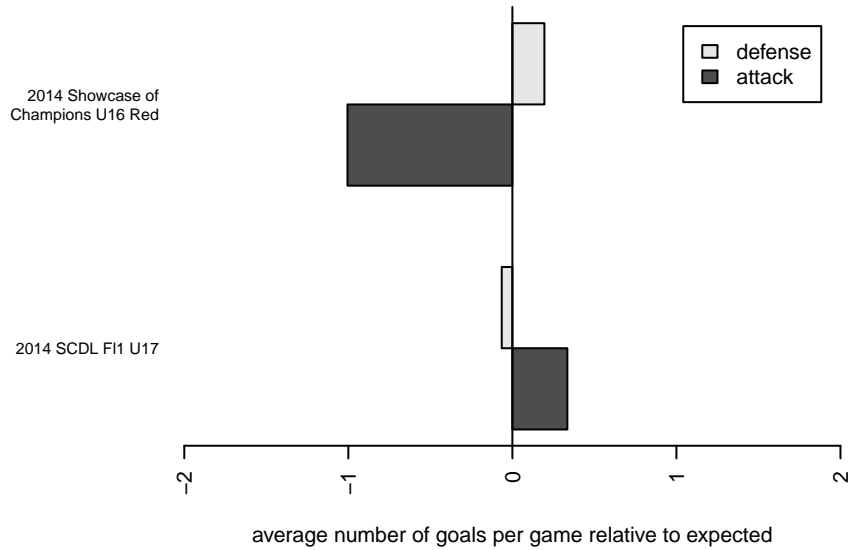

West Coast FC B97

Mission Viejo, CAS
 B97 total strength=2238
 attack=169.43 defense=125.62
 fall league = SCDL FI1 U17
 notes= Kirsch 2013, 2014

alt names used:
 West Coast FC BU17 Kirsch
 WEST COAST FC WEST COAST FC – KIRSCI

Venues played:
 2014 Showcase of Champions U16 Red
 2014 SCDL FI1 U17

**attack and defense variance (black dot)
relative to other teams
and top 10 in region**

**attack and defense rating
relative to others at age
and all opponents in last 13 months**

**attack and defense rating
relative to others at age
and all opponents in last 13 months**

Performance relative to 13 month average

Performance relative to 13 month average

Distribution of opponents
 Red = Lose zone, Blue = Win zone, Green = Even
 Black line separates win/lose zones