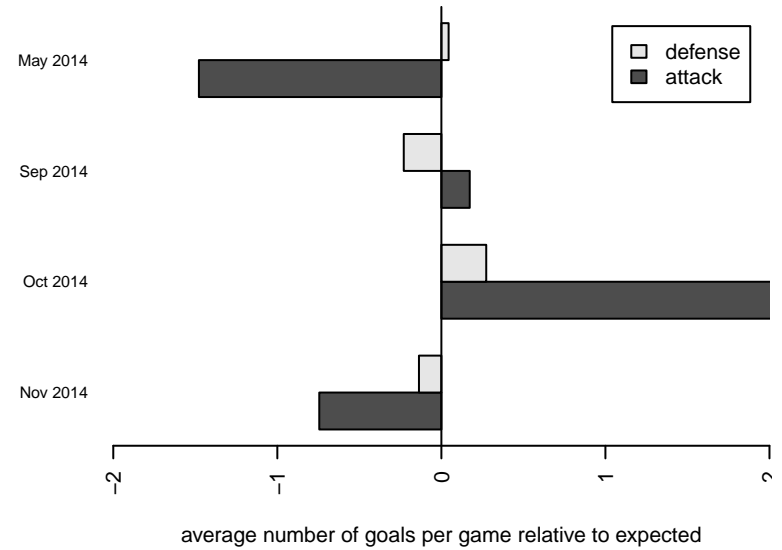

West Coast FC B97

Mission Viejo, CAS
 B97 total strength=2238
 attack=169.43 defense=125.62
 fall league = SCDL FI1 U17
 notes= Kirsch 2013, 2014

alt names used:
 West Coast FC BU17 Kirsch
 WEST COAST FC WEST COAST FC – KIRSCI

Venues played:
 2014 Showcase of Champions U16 Red
 2014 SCDL FI1 U17

**attack and defense variance (black dot)
relative to other teams
and top 10 in region**

**attack and defense rating
relative to others at age
and all opponents in last 13 months**

**attack and defense rating
relative to others at age
and all opponents in last 13 months**

Performance relative to 13 month average

Performance relative to 13 month average

Distribution of opponents
 Red = Lose zone, Blue = Win zone, Green = Even
 Black line separates win/lose zones