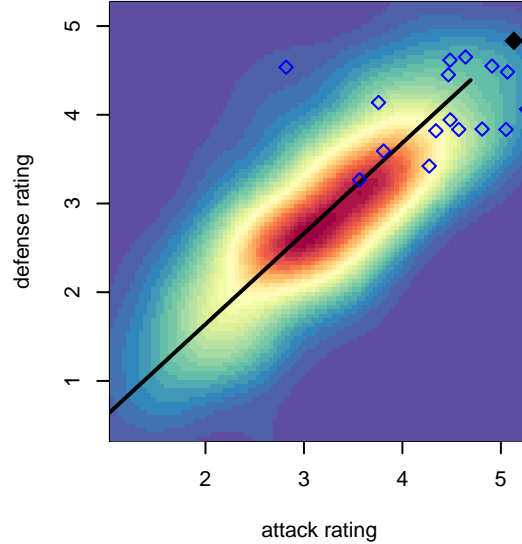

West Coast FC B97

Mission Viejo, CAS
 B97 total strength=2238
 attack=169.43 defense=125.62
 fall league = SCDL FI1 U17
 notes= Kirsch 2013, 2014

alt names used:
 West Coast FC BU17 Kirsch
 WEST COAST FC WEST COAST FC – KIRSCI

Venues played:
 2014 Showcase of Champions U16 Red
 2014 SCDL FI1 U17

**attack and defense variance (black dot)
relative to other teams
and top 10 in region**

**attack and defense rating
relative to others at age
and all opponents in last 13 months**

**attack and defense rating
relative to others at age
and all opponents in last 13 months**

Performance relative to 13 month average

Performance relative to 13 month average

Distribution of opponents
 Red = Lose zone, Blue = Win zone, Green = Even
 Black line separates win/lose zones