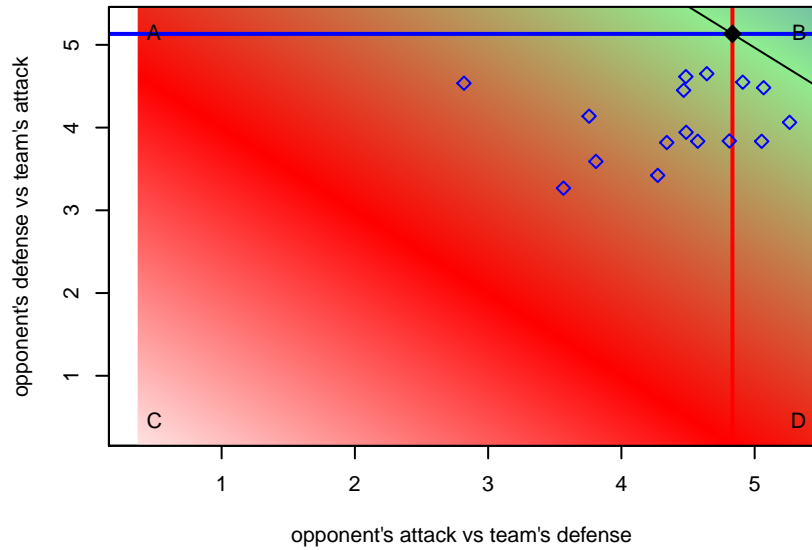

Venues played:
 2014 Showcase of Champions U16 Red
 2014 SCDL FI1 U17

**attack and defense variance (black dot)
relative to other teams
and top 10 in region**

**attack and defense rating
relative to others at age
and all opponents in last 13 months**

**attack and defense rating
relative to others at age
and all opponents in last 13 months**

Performance relative to 13 month average

Performance relative to 13 month average

Distribution of opponents
 Red = Lose zone, Blue = Win zone, Green = Even
 Black line separates win/lose zones