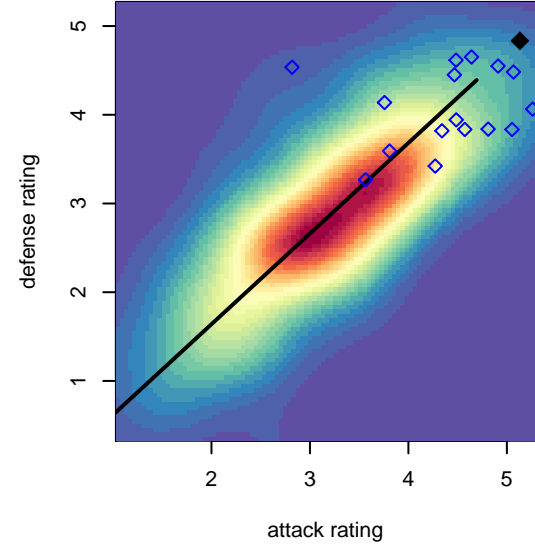

West Coast FC B97

Mission Viejo, CAS
 B97 total strength=2238
 attack=169.43 defense=125.62
 fall league = SCDL FI1 U17
 notes= Kirsch 2013, 2014

alt names used:
 West Coast FC BU17 Kirsch
 WEST COAST FC WEST COAST FC – KIRSCI

Venues played:
 2014 Showcase of Champions U16 Red
 2014 SCDL FI1 U17

**attack and defense variance (black dot)
relative to other teams
and top 10 in region**

**attack and defense rating
relative to others at age
and all opponents in last 13 months**

**attack and defense rating
relative to others at age
and all opponents in last 13 months**

Performance relative to 13 month average

Performance relative to 13 month average

Distribution of opponents
 Red = Lose zone, Blue = Win zone, Green = Even
 Black line separates win/lose zones