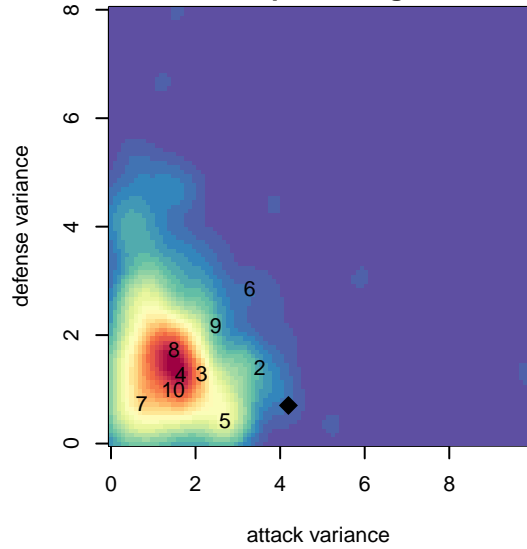

West Coast FC B97

Mission Viejo, CAS
 B97 total strength=2238
 attack=169.43 defense=125.62
 fall league = SCDL FI1 U17
 notes= Kirsch 2013, 2014

alt names used:
 West Coast FC BU17 Kirsch
 WEST COAST FC WEST COAST FC – KIRSCI

Venues played:
 2014 Showcase of Champions U16 Red
 2014 SCDL FI1 U17

**attack and defense variance (black dot)
relative to other teams
and top 10 in region**

**attack and defense rating
relative to others at age
and all opponents in last 13 months**

**attack and defense rating
relative to others at age
and all opponents in last 13 months**

Performance relative to 13 month average

Performance relative to 13 month average

Distribution of opponents
 Red = Lose zone, Blue = Win zone, Green = Even
 Black line separates win/lose zones