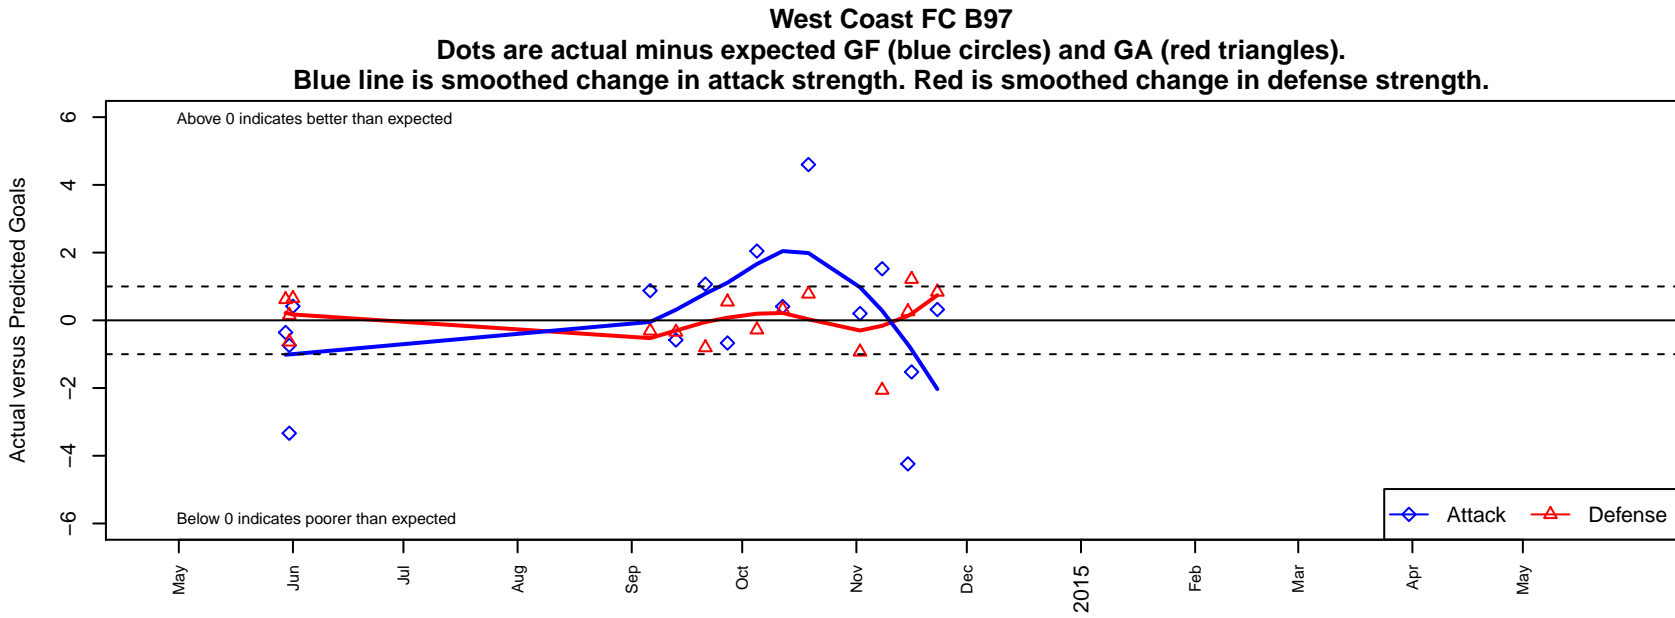

West Coast FC B97

Mission Viejo, CAS
 B97 total strength=2238
 attack=169.43 defense=125.62
 fall league = SCDL FI1 U17
 notes= Kirsch 2013, 2014

alt names used:
 West Coast FC BU17 Kirsch
 WEST COAST FC WEST COAST FC – KIRSCI

Venues played:
 2014 Showcase of Champions U16 Red
 2014 SCDL FI1 U17

**attack and defense variance (black dot)
relative to other teams
and top 10 in region**

**attack and defense rating
relative to others at age
and all opponents in last 13 months**

**attack and defense rating
relative to others at age
and all opponents in last 13 months**

Performance relative to 13 month average

Performance relative to 13 month average

Distribution of opponents
 Red = Lose zone, Blue = Win zone, Green = Even
 Black line separates win/lose zones